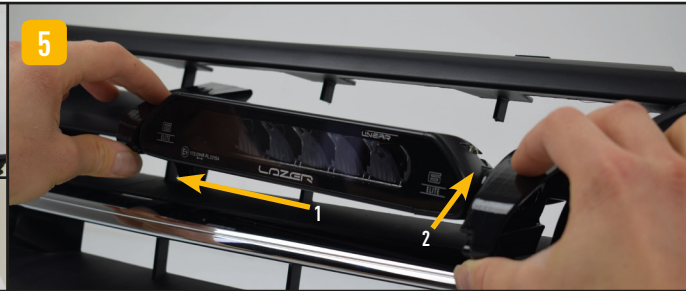

LAZER
HIGH PERFORMANCE LIGHTING

VW CADDY (2015+)

FITTING INSTRUCTIONS
ANLEITUNG
INSTRUCTIONS
INSTRUCCIONES

INSTALLATION (should be completed with the grille left on the vehicle)

Bracket Codes

- LHOB - Left Hand, Outer Bracket
- LHIB - Left Hand, Inner Bracket
- RHOB - Right Hand, Outer Bracket
- RHIB - Right Hand, Inner Bracket