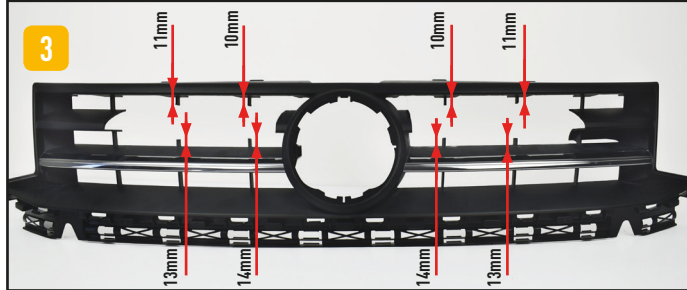

LAZER
HIGH PERFORMANCE LIGHTING

VW CADDY (2015+)

FITTING INSTRUCTIONS
ANLEITUNG
INSTRUCTIONS
INSTRUCCIONES

INSTALLATION (should be completed with the grille left on the vehicle)

Bracket Codes

- LHOB - Left Hand, Outer Bracket
- LHIB - Left Hand, Inner Bracket
- RHOB - Right Hand, Outer Bracket
- RHIB - Right Hand, Inner Bracket